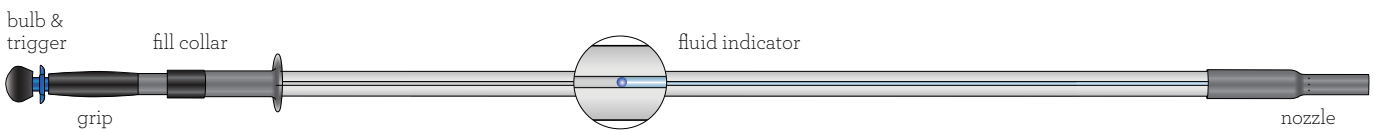

### FLUID ON DEMAND WITH INTERNAL RESERVOIR

The Kwikstream handle has a 500 ml internal reservoir and can clean approximately 93 m<sup>2</sup> (1,000 sq. ft.) using just the fluid. Combining the microfibre pre-soak method with the Kwikstream handle increases the area that can be cleaned by providing additional fluid on demand. With the Kwikstream, water and chemical consumption is dramatically reduced. Labour efficiency also improves when comparing it with other traditional ways of cleaning using a bucket. Ergonomic comfort is optimized with balanced weight distribution.

This tool can be used in health care facilities for patient rooms or any area requiring quick response. The internal reservoir means this low profile tool gets under beds in health care facilities with ease. The Kwikstream is a perfect match for hard to reach places like stairs.

## QUICK AND SIMPLE SOLUTION

The internal reservoir is accessed by turning the fill collar just below the grip. To start the flow of solution push up on the tulip trigger just below the ergonomic bulb for as long as required to recharge the flat-mop. The resulting stream is spread in front of the trailing frame. For best results ensure the microfibre's moisture content remains consistently damp and not overly dry or saturated.

## KEY FEATURES

- Low profile for cleaning under beds and equipment
- Water and chemical consumption dramatically reduced
- More ergonomically friendly (no heavy lifting or stress)
- Perfect match for the Kwik™ system frames and any Purasolutions™ microfibre damp flat-mop
- Handle grip rotates so the hand doesn't have to twist
- Fluid level indicator